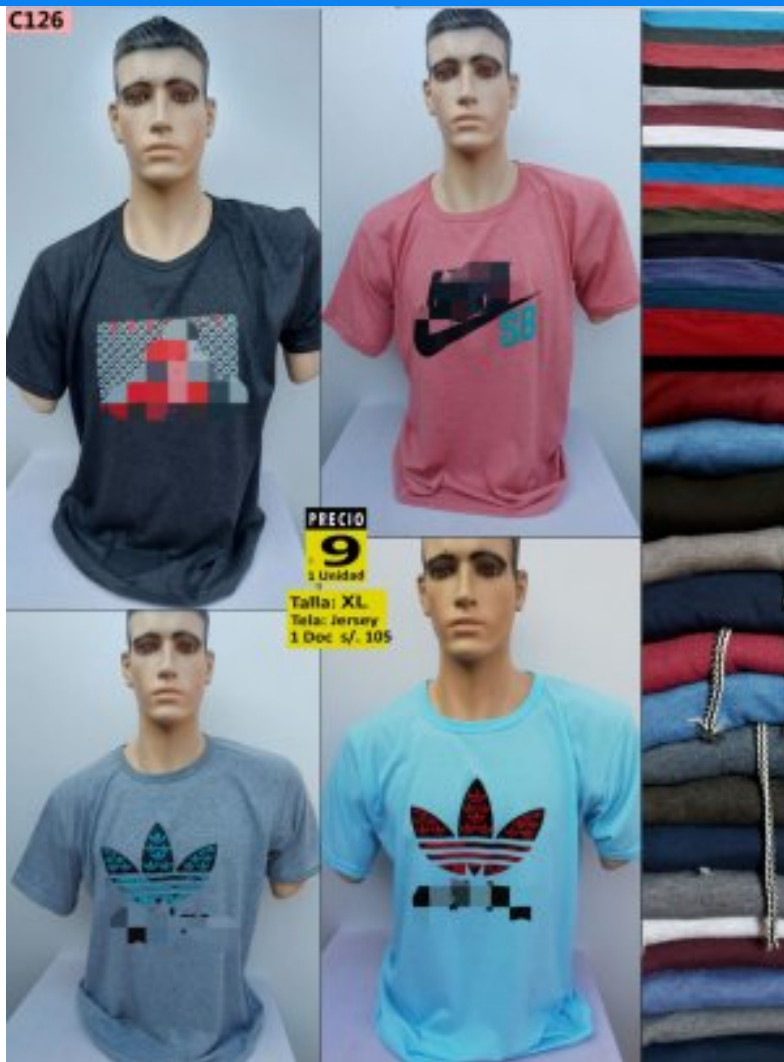

C126 Polo XL

TELA: JERSEY

CODIGO	TALLAS	X MAYOR	X MENOR
C126	XL	S/. 9.00	S/. 9.00